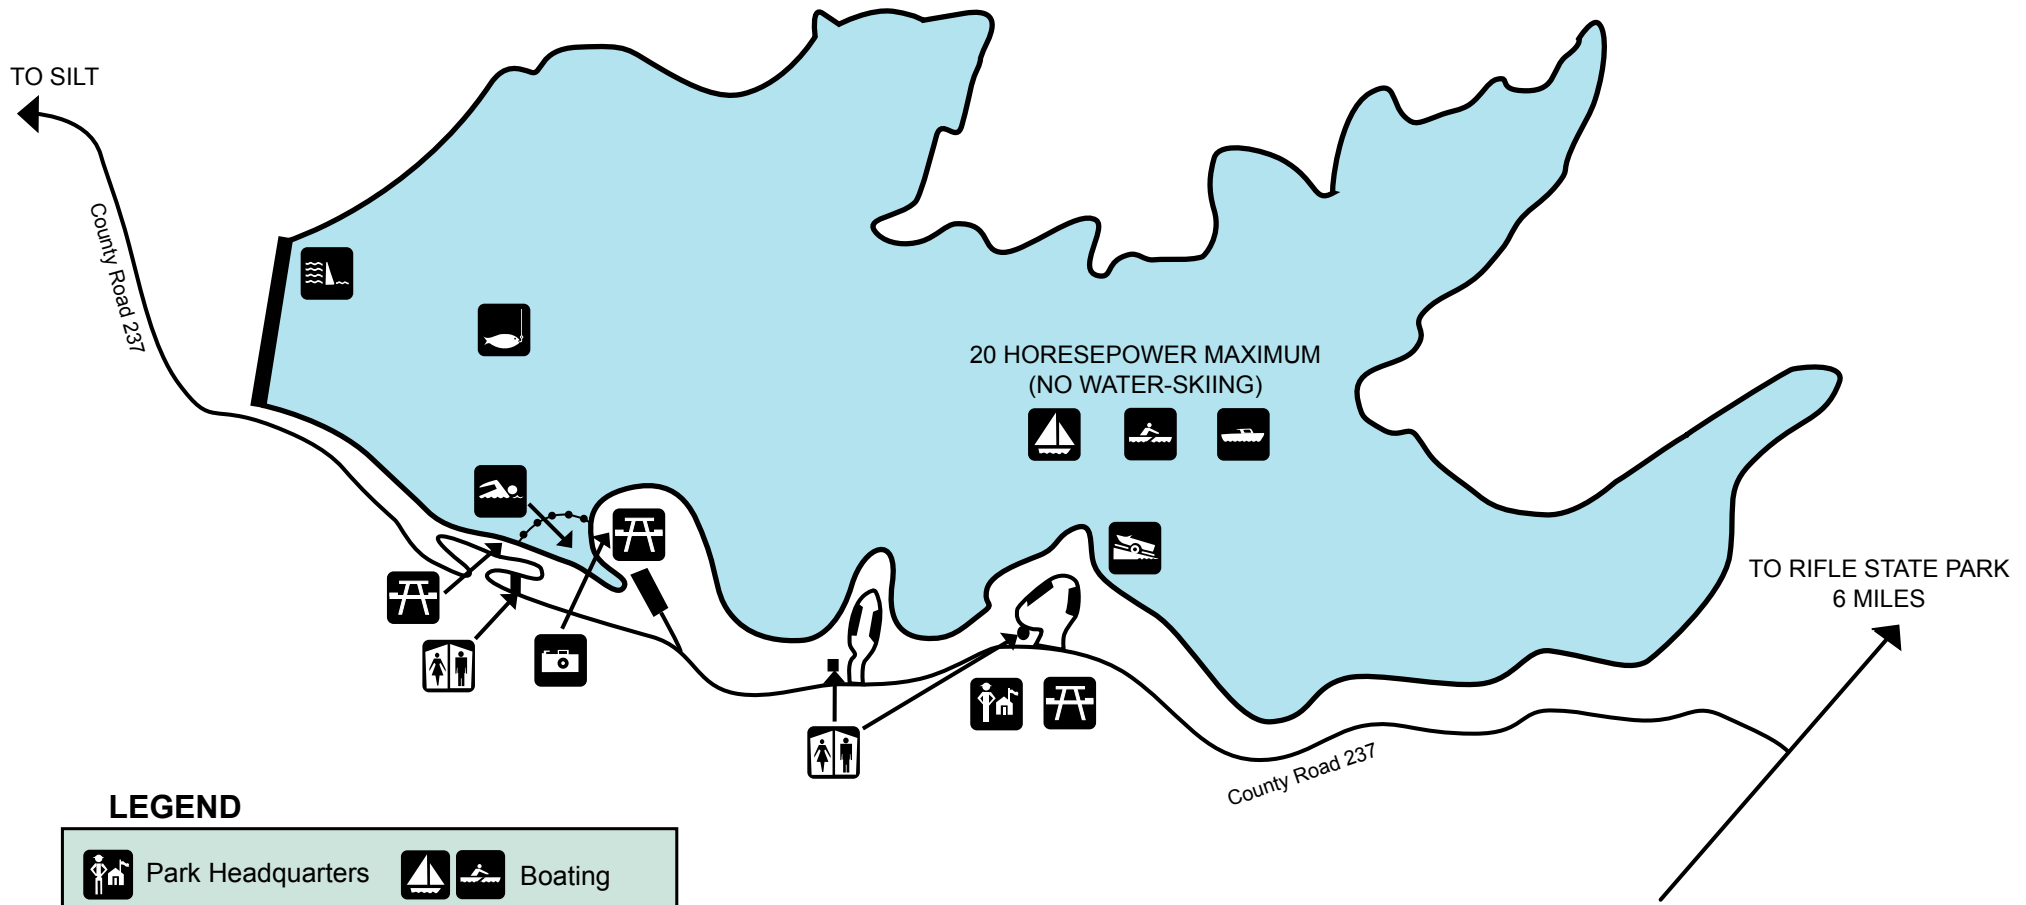

Colorado State Parks

HARVEY GAP STATE PARK

LEGEND

	Park Headquarters		Boating
	Boat Ramp		Swimming
	Picnic Area		Fishing
	Overlook		Restroom
	Dam		Buoy Line
	Roads & Parking Areas		Park Boundary